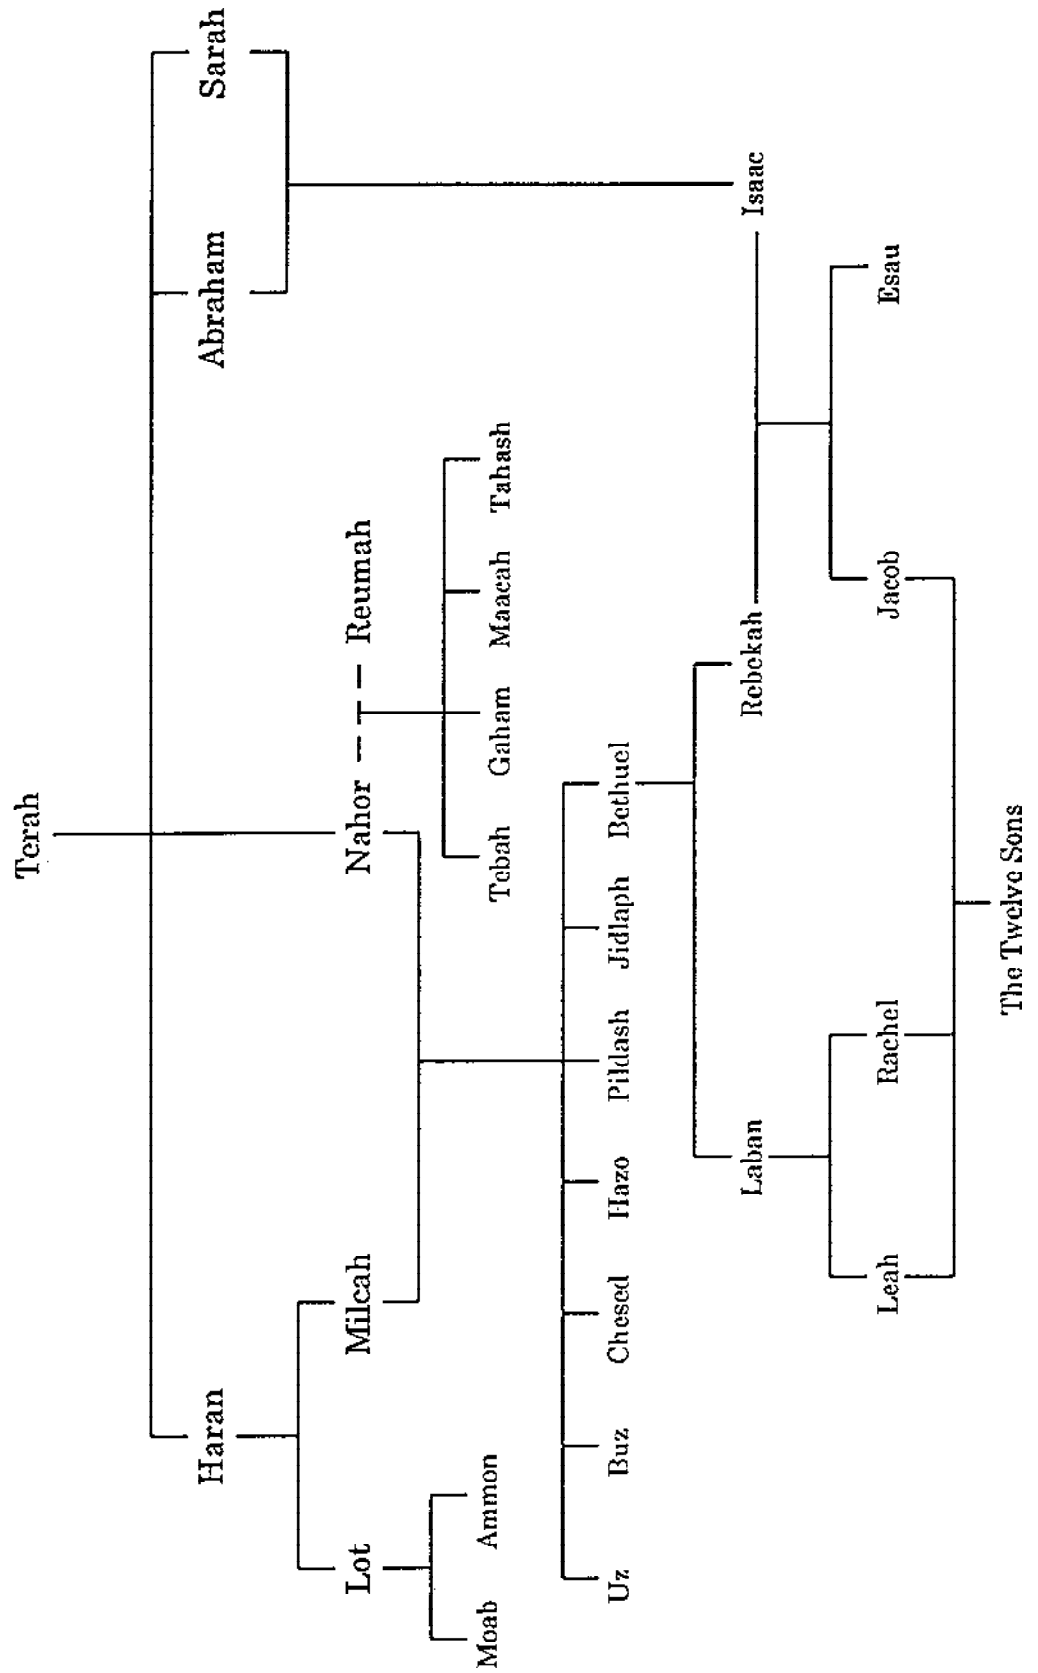

THE BOOK OF GENESIS - CHARTS
by Dr. Arnold Fruchtenbaum

CHART 1

The Line of Cain

CHART 2

Years and Ages

Name	Age At Birth of Son	Year of Birth	Years After Birth of Son	Total Age	Year of Death
Adam	130 LXX: 230	1	800 LXX: 700	930	930
Seth	105 LXX: 205	130	807 LXX: 707	912	1042
Enosh	90 LXX: 190	235	815 LXX: 715	905	1140
Kenan	70 LXX: 170	325	840 LXX: 740	910	1235
Mahalalel	65 LXX: 165	395	830 LXX: 730	895	1290
Jared	162 Samaritan 62	460	800 Samaritan 785	962 Samaritan 847	1422
Enoch	65 LXX: 165	622	300 LXX: 200	365	987
Methuselah	187 LXX: 167 Samaritan 67	687	782 LXX: 802 Samaritan 653	969 Samaritan 720	1656
Lamech	182 LXX: 188 Samaritan 53	874	595 LXX: 565 Samaritan 600	777 LXX: 753 Samaritan 653	1651
Noah The Flood	(500) 600	1056 1156	450	950	2006

CHART 5

The Genealogy of Japheth

CHART 6
The Genealogy of Ham

CHART 7

The Genealogy of Shem

CHART 8

The Genealogy of Noah

CHART 9

Between Arpachshad and Shelah, the LXX has Kenan (Cainan) who begat Shelah at the age of 130.

A.H. stands for *Anno Homini* - the year of Man. It counts from the creation of Adam onward instead of using the BC-AD system.

CHART 10

The Line of Shem

CHART 11

The Geneeology of Terah

CHART 12

CHART 13

The Sons of Abraham and Keturah

CHART 14