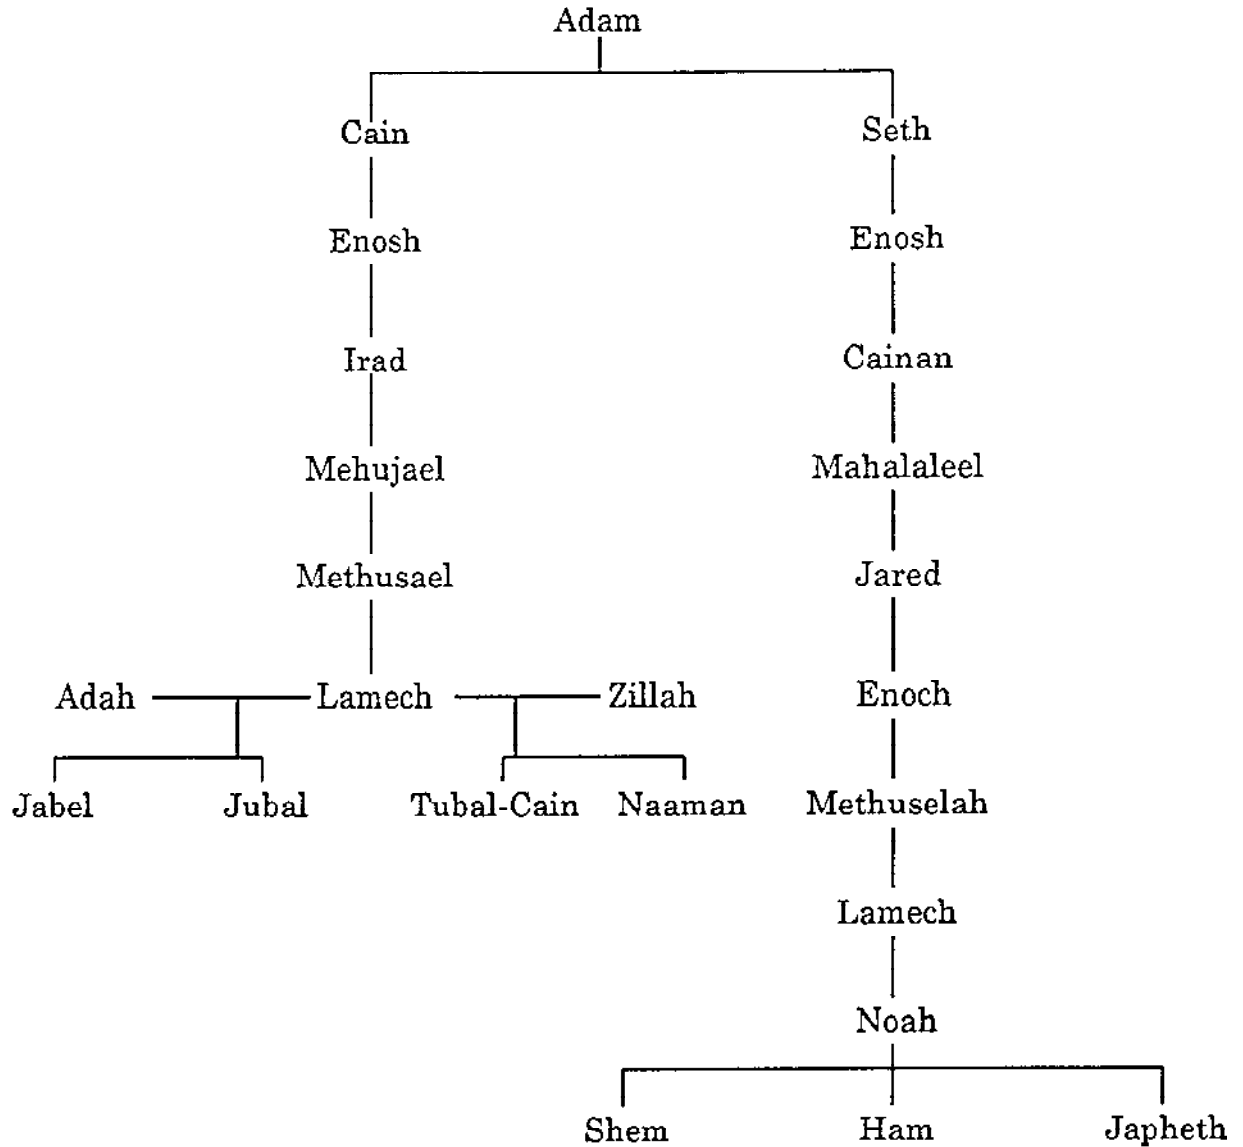

THE BOOK OF GENESIS - CHARTS
by Dr. Arnold Fruchtenbaum

CHART 1

The Line of Cain

CHART 2

Years and Ages

Name	Age At Birth of Son	Year of Birth	Years After Birth of Son	Total Age	Year of Death
Adam	130 LXX: 230	1	800 LXX: 700	930	930
Seth	105 LXX: 205	130	807 LXX: 707	912	1042
Enosh	90 LXX: 190	235	815 LXX: 715	905	1140
Kenan	70 LXX: 170	325	840 LXX: 740	910	1235
Mahalalel	65 LXX: 165	395	830 LXX: 730	895	1290
Jared	162 Samaritan 62	460	800 Samaritan 785	962 Samaritan 847	1422
Enoch	65 LXX: 165	622	300 LXX: 200	365	987
Methuselah	187 LXX: 167 Samaritan 67	687	782 LXX: 802 Samaritan 653	969 Samaritan 720	1656
Lamech	182 LXX: 188 Samaritan 53	874	595 LXX: 565 Samaritan 600	777 LXX: 753 Samaritan 653	1651
Noah The Flood	(500) 600	1056 1156	450	950	2006

CHART 3

The Genealogies of Adam

CHART 4

The Chronology of the Flood

	Scripture	Month	Day	E V E N T	#	Days
Waited in the Ark Seven Days	7:7-9	2	10	Family Enters the Ark.	0	0
	7:11	2	17	Rain Begins.	7	7
Water Continues for 150 Days	7:12	3	27	Rain Stops-Water Keeps Pouring.	40	47
	7:24	7	17	Ark Settles on Mountain. Water stops rising.	110	157
	8:4	8	27	Water begins to settle.	40	197
Water Recedes in 150 Days	8:5	10	1	Ark on Dry Land Mountain Tops Exposed	34	231
	8:6-7	11	11	Raven - No Return	40	271
	8:8-9	11	18	First Dove - Returns	7	278
	8:10	11	25	Second Dove - Returns with Leaf	7	285
	8:12	12	2	Third Dove - No Return	7	292
	8:12	12	17	Water Receded	29	321
Earth Dry in 57 Days	8:13	1	1	Noah Removes the Covering	57	378
	8:14	2	27	Noah Opens the Door and Disembarks		

CHART 5

The Genealogy of Japheth

CHART 6
The Genealogy of Ham

CHART 7

The Genealogy of Shem

CHART 8

The Genealogy of Noah

CHART 9

Between Arpachshad and Shelah, the LXX has Kenan (Cainan) who begat Shelah at the age of 130.

A.H. stands for *Anno Homini* - the year of Man. It counts from the creation of Adam onward instead of using the BC-AD system.