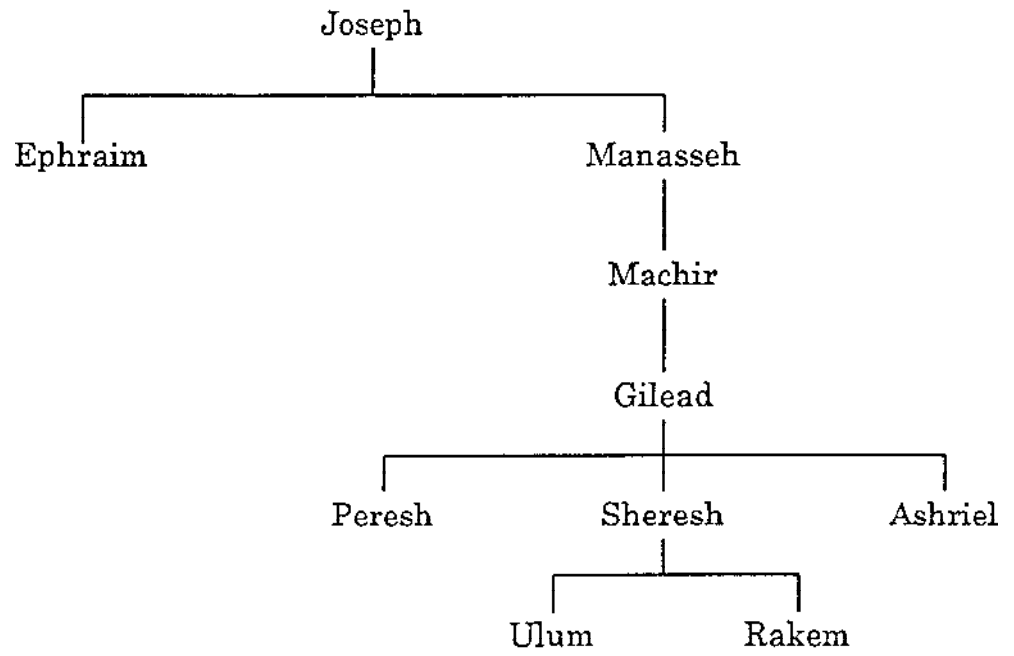

Between Arpachshad and Shelah, the LXX has Kenan (Cainan) who begat Shelah at the age of 130.

A.H. stands for *Anno Homini* - the year of Man. It counts from the creation of Adam onward instead of using the BC-AD system.

CHART 10

The Line of Shem

CHART 11

The Geneeology of Terah

CHART 12

CHART 13

The Sons of Abraham and Keturah

CHART 14

Genesis 37:2; 41:46, 53-54; 45:11; 47:9

CHART 16

CHART 17

CHART 18

CHART 19

CHART 20

CHART 21

Chronology of the Patriarchs

2166 BC		Abraham Born
	100 Years	
2066 BC		Isaac Born (21:5)
	60 Years	
2006 BC		Jacob Born (25:26)
	15 Years	
1991 BC		Abraham Dies (25:7)
	76 Years	
1915 BC		Joseph Born
	17 Years	
1898 BC		Joseph Sold (37:2, 28)
	12 Years	
1886 BC		Isaac Dies (35:26)
	10 Years	
1876 BC		Jacob moves to Egypt (47:9)
	17 Years	
1859 BC		Jacob Dies (47:28)
	54 Years	
1805 BC		Joseph Dies (50:26)