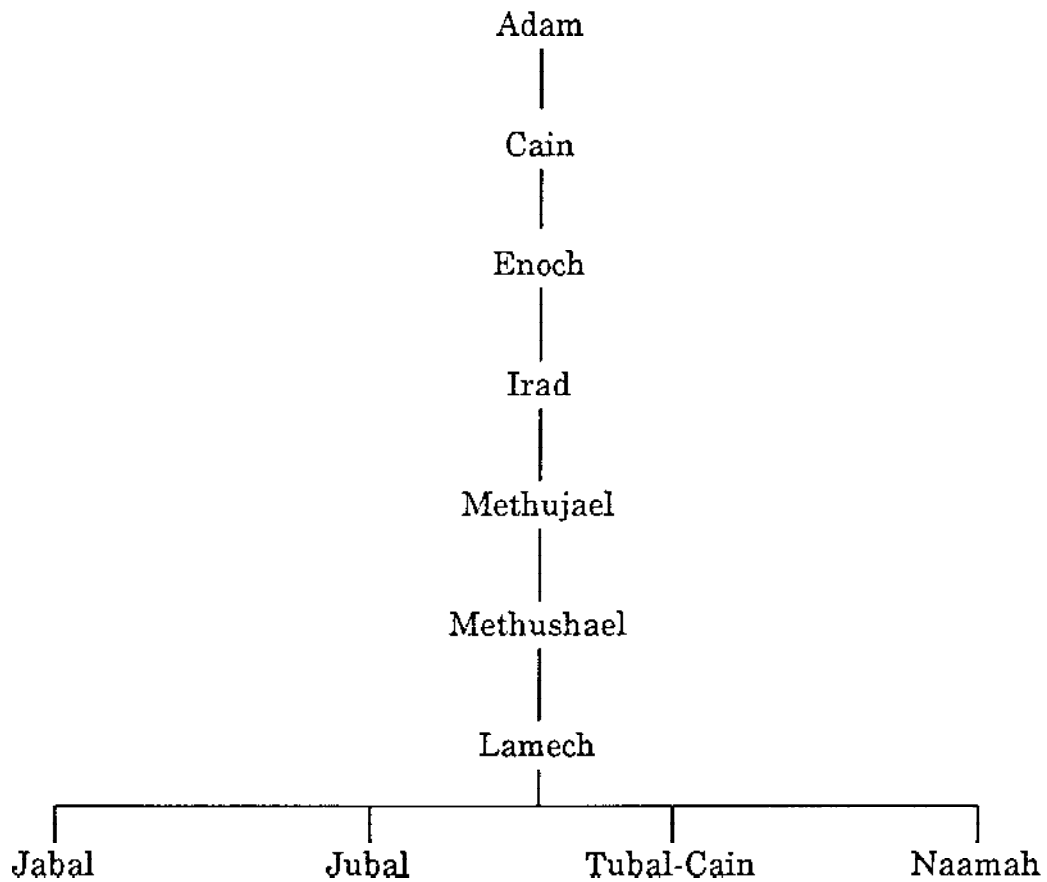

THE BOOK OF GENESIS - CHARTS
by Dr. Arnold Fruchtenbaum

CHART 1

The Line of Cain

CHART 2

Years and Ages

Name	Age At Birth of Son	Year of Birth	Years After Birth of Son	Total Age	Year of Death
Adam	130 LXX: 230	1	800 LXX: 700	930	930
Seth	105 LXX: 205	130	807 LXX: 707	912	1042
Enosh	90 LXX: 190	235	815 LXX: 715	905	1140
Kenan	70 LXX: 170	325	840 LXX: 740	910	1235
Mahalalel	65 LXX: 165	395	830 LXX: 730	895	1290
Jared	162 Samaritan 62	460	800 Samaritan 785	962 Samaritan 847	1422
Enoch	65 LXX: 165	622	300 LXX: 200	365	987
Methuselah	187 LXX: 167 Samaritan 67	687	782 LXX: 802 Samaritan 653	969 Samaritan 720	1656
Lamech	182 LXX: 188 Samaritan 53	874	595 LXX: 565 Samaritan 600	777 LXX: 753 Samaritan 653	1651
Noah The Flood	(500) 600	1056 1156	450	950	2006

CHART 3

The Genealogies of Adam

CHART 4

The Chronology of the Flood

	Scripture	Month	Day	E V E N T	#	Days
Waited in the Ark Seven Days	7:7-9	2	10	Family Enters the Ark.	0	0
	7:11	2	17	Rain Begins.	7	7
Water Continues for 150 Days	7:12	3	27	Rain Stops-Water Keeps Pouring.	40	47
	7:24	7	17	Ark Settles on Mountain. Water stops rising.	110	157
	8:4	8	27	Water begins to settle.	40	197
Water Recedes in 150 Days	8:5	10	1	Ark on Dry Land Mountain Tops Exposed	34	231
	8:6-7	11	11	Raven - No Return	40	271
	8:8-9	11	18	First Dove - Returns	7	278
	8:10	11	25	Second Dove - Returns with Leaf	7	285
	8:12	12	2	Third Dove - No Return	7	292
	8:12	12	17	Water Receded	29	321
Earth Dry in 57 Days	8:13	1	1	Noah Removes the Covering	57	378
	8:14	2	27	Noah Opens the Door and Disembarks		