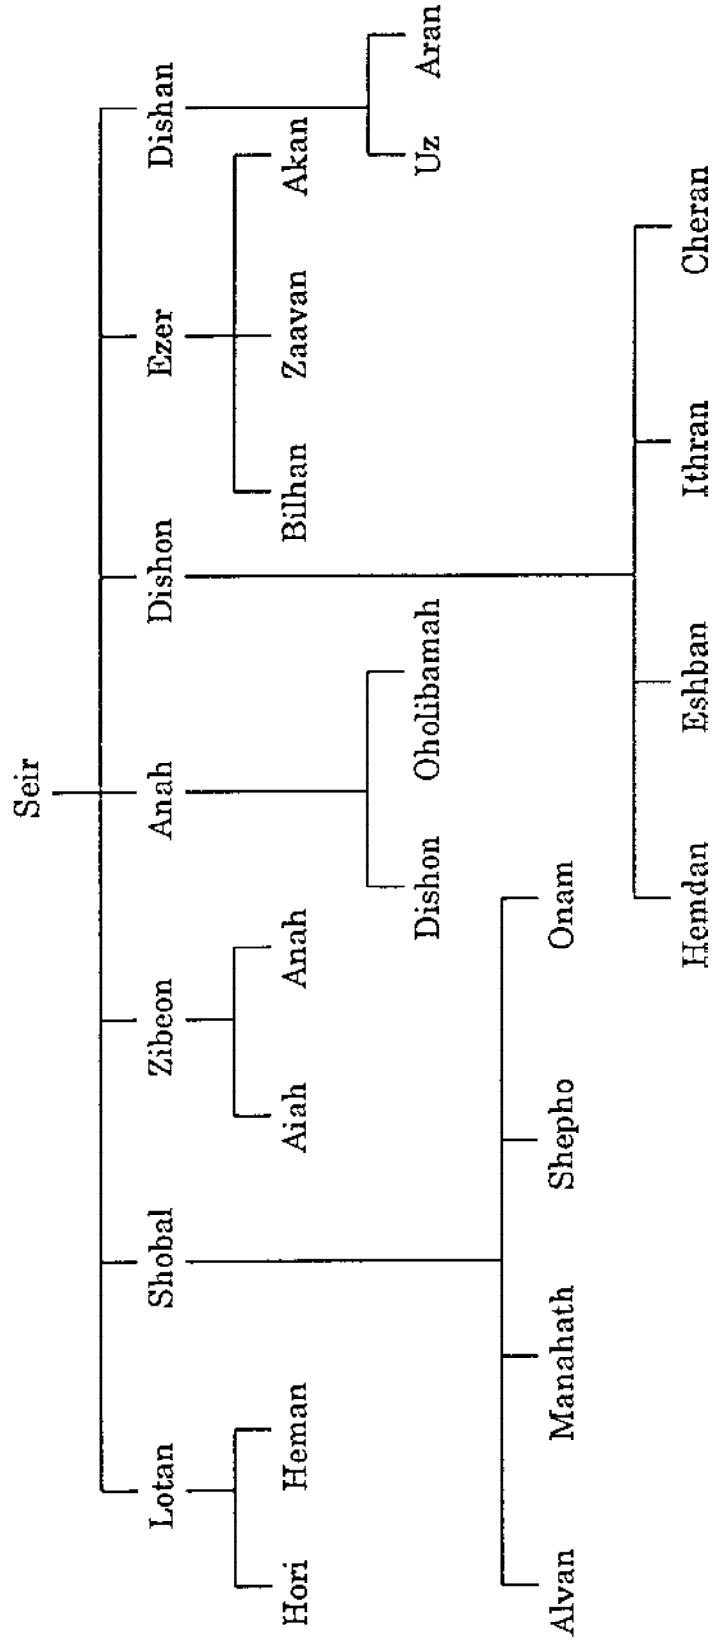

THE BOOK OF GENESIS - CHARTS
by Dr. Arnold Fruchtenbaum

CHART 1

The Line of Cain

CHART 2

Years and Ages

Name	Age At Birth of Son	Year of Birth	Years After Birth of Son	Total Age	Year of Death
Adam	130 LXX: 230	1	800 LXX: 700	930	930
Seth	105 LXX: 205	130	807 LXX: 707	912	1042
Enosh	90 LXX: 190	235	815 LXX: 715	905	1140
Kenan	70 LXX: 170	325	840 LXX: 740	910	1235
Mahalalel	65 LXX: 165	395	830 LXX: 730	895	1290
Jared	162 Samaritan 62	460	800 Samaritan 785	962 Samaritan 847	1422
Enoch	65 LXX: 165	622	300 LXX: 200	365	987
Methuselah	187 LXX: 167 Samaritan 67	687	782 LXX: 802 Samaritan 653	969 Samaritan 720	1656
Lamech	182 LXX: 188 Samaritan 53	874	595 LXX: 565 Samaritan 600	777 LXX: 753 Samaritan 653	1651
Noah The Flood	(500) 600	1056 1156	450	950	2006

Between Arpachshad and Shelah, the LXX has Kenan (Cainan) who begat Shelah at the age of 130.

A.H. stands for *Anno Homini* - the year of Man. It counts from the creation of Adam onward instead of using the BC-AD system.

CHART 10

The Line of Shem

CHART 11

The Geneeology of Terah

CHART 12

CHART 13

The Sons of Abraham and Keturah

CHART 14

Genesis 37:2; 41:46, 53-54; 45:11; 47:9

CHART 16

CHART 17

CHART 18

CHART 19

CHART 20

CHART 21

Chronology of the Patriarchs