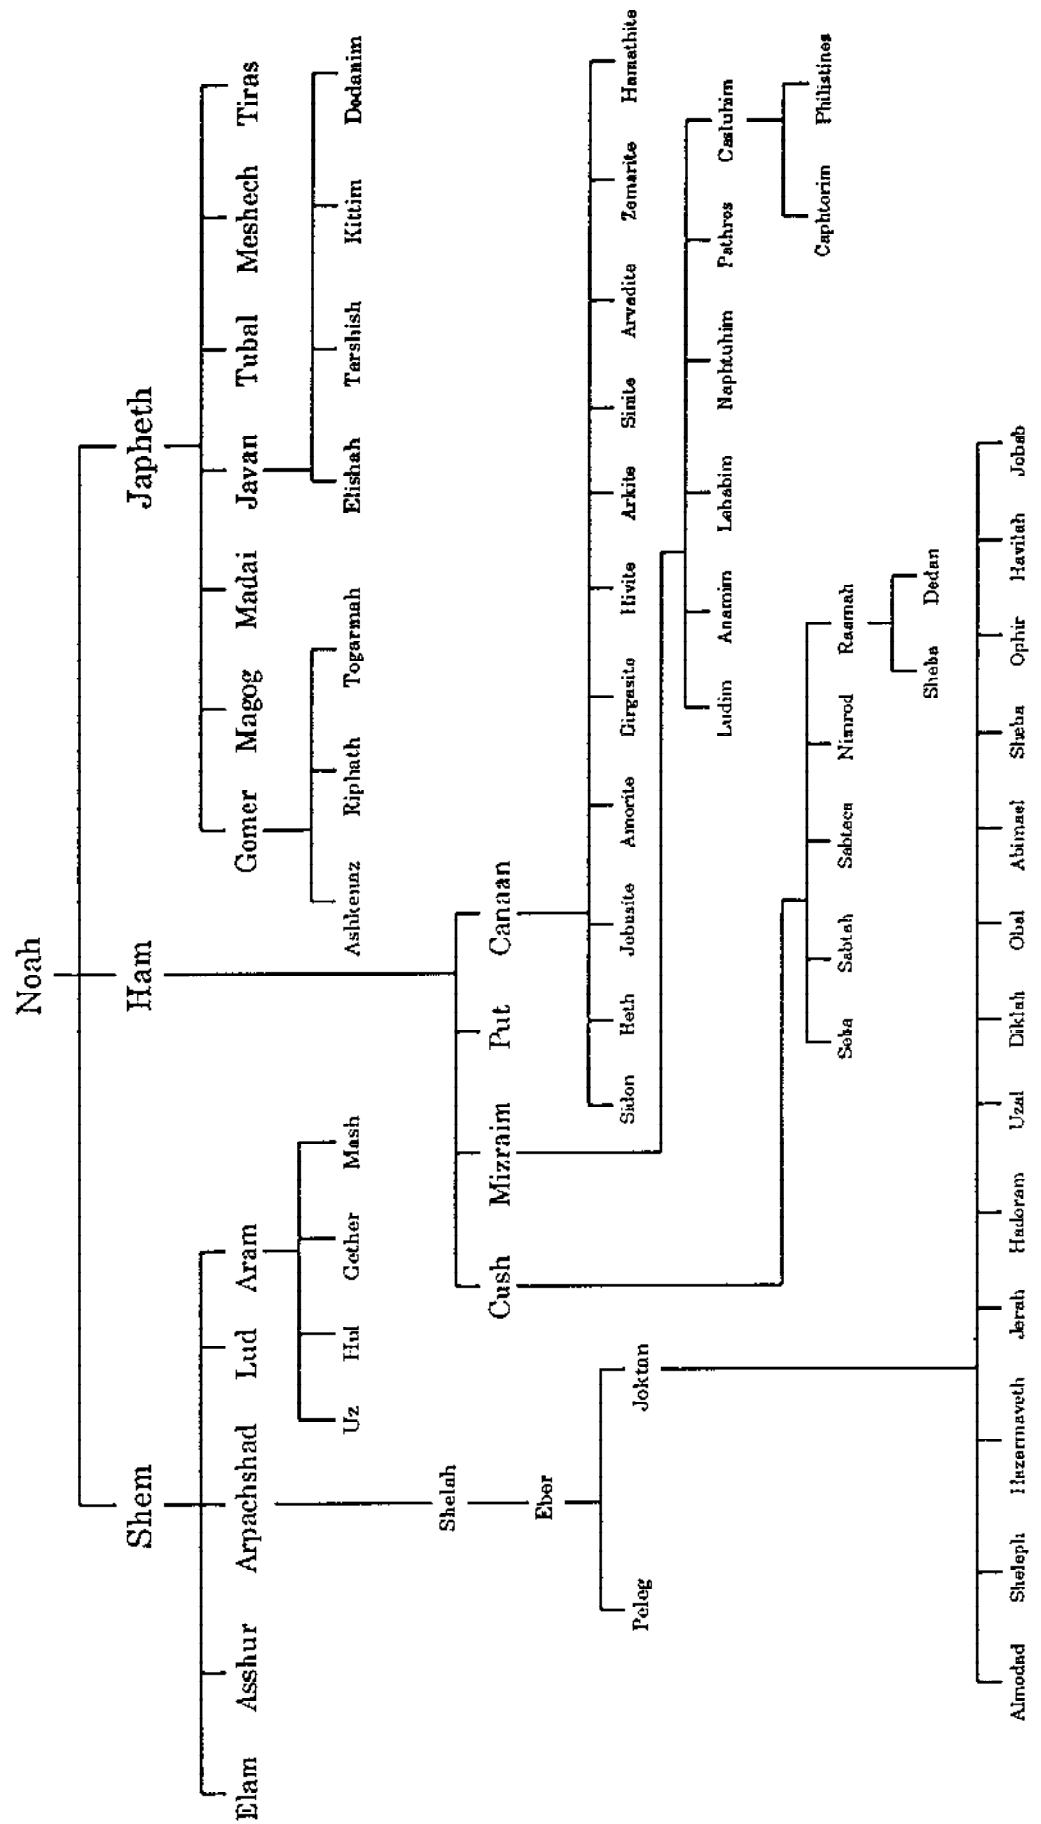

THE BOOK OF GENESIS - CHARTS
by Dr. Arnold Fruchtenbaum

CHART 1

The Line of Cain

CHART 2

Years and Ages

Name	Age At Birth of Son	Year of Birth	Years After Birth of Son	Total Age	Year of Death
Adam	130 LXX: 230	1	800 LXX: 700	930	930
Seth	105 LXX: 205	130	807 LXX: 707	912	1042
Enosh	90 LXX: 190	235	815 LXX: 715	905	1140
Kenan	70 LXX: 170	325	840 LXX: 740	910	1235
Mahalalel	65 LXX: 165	395	830 LXX: 730	895	1290
Jared	162 Samaritan 62	460	800 Samaritan 785	962 Samaritan 847	1422
Enoch	65 LXX: 165	622	300 LXX: 200	365	987
Methuselah	187 LXX: 167 Samaritan 67	687	782 LXX: 802 Samaritan 653	969 Samaritan 720	1656
Lamech	182 LXX: 188 Samaritan 53	874	595 LXX: 565 Samaritan 600	777 LXX: 753 Samaritan 653	1651
Noah The Flood	(500) 600	1056 1156	450	950	2006

CHART 3

The Genealogies of Adam

CHART 4

The Chronology of the Flood

	Scripture	Month	Day	E V E N T	#	Days
Waited in the Ark Seven Days	7:7-9	2	10	Family Enters the Ark.	0	0
	7:11	2	17	Rain Begins.	7	7
Water Continues for 150 Days	7:12	3	27	Rain Stops-Water Keeps Pouring.	40	47
	7:24	7	17	Ark Settles on Mountain. Water stops rising.	110	157
	8:4	8	27	Water begins to settle.	40	197
Water Recedes in 150 Days	8:5	10	1	Ark on Dry Land Mountain Tops Exposed	34	231
	8:6-7	11	11	Raven - No Return	40	271
	8:8-9	11	18	First Dove - Returns	7	278
	8:10	11	25	Second Dove - Returns with Leaf	7	285
	8:12	12	2	Third Dove - No Return	7	292
	8:12	12	17	Water Receded	29	321
Earth Dry in 57 Days	8:13	1	1	Noah Removes the Covering	57	378
	8:14	2	27	Noah Opens the Door and Disembarks		

CHART 5

The Genealogy of Japheth

CHART 6
The Genealogy of Ham

CHART 7

The Genealogy of Shem

CHART 8

The Genealogy of Noah

CHART 9

CHART 10

The Line of Shem

CHART 11

The Geneeology of Terah

CHART 12

CHART 13

The Sons of Abraham and Keturah

CHART 14