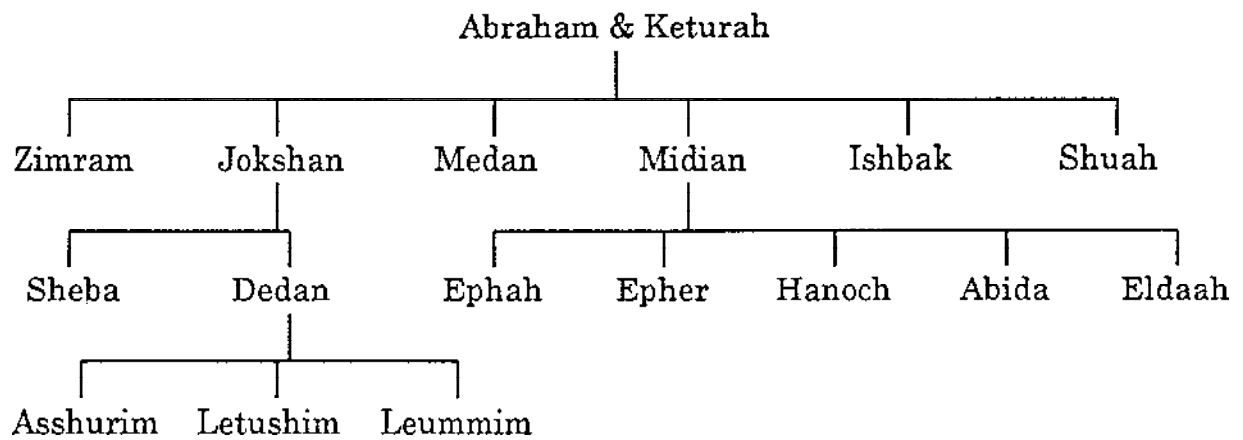

The Genology of Shem

PERSON	Age at Birth of Son	A.H. Year of Birth	Years After Birth of Son	Total Age	A.H. Year of Death	Age At Birth of Son - Samaritan	Age At Birth of Son - LXX
Shem	100	1556 (8)	500	600	2156 (8)		
Arpachshad	85	1658	403	438	2096	135	135
Shelah	30	1693	403	433	2126	130	130
Eber	34	1723	430	464	2187	134	134
Peleg	30	1757	209	239	1996	130	130
Reu	32	1787	207	239	2026	132	132
Serug	30	1819	200	230	2049	130	130
Nahor	29	1849	119	148	1997	79	179
Terah	70 (130)	1878	135	205	2083		130
Abraham	100	1948 (2008)	75	175	2123 (2183)		
Isaac	60	2048 (2108)	120	180	2228 (2288)		
Jacob		2108 (2168)		130	2238 (2298)		

Between Arpachshad and Shelah, the LXX has Kenan (Cainan) who begat Shelah at the age of 130.

A.H. stands for *Anno Homini* - the year of Man. It counts from the creation of Adam onward instead of using the BC-AD system.

CHART 10

The Line of Shem

CHART 11

The Geneeology of Terah

CHART 12

CHART 13

The Sons of Abraham and Keturah

CHART 14

The Sons of Ishmael

CHART 15

The Chronology of Jacob

Isaac (Age)	Jacob (Age)	Joseph (Age)
40 - Married		
60 - Jacob Born		
	79 - Flight to Paddan-aram	
	93 - Joseph Born	
		6 - Return to Canaan
167		17 - Sold by brothers (37:2)
180		30 - Joseph before Pharoah (41:46)
	130	39 - Jacob before Pharoah
	135	44 - End of Fourteen Years
	147	56 - Jacob dies