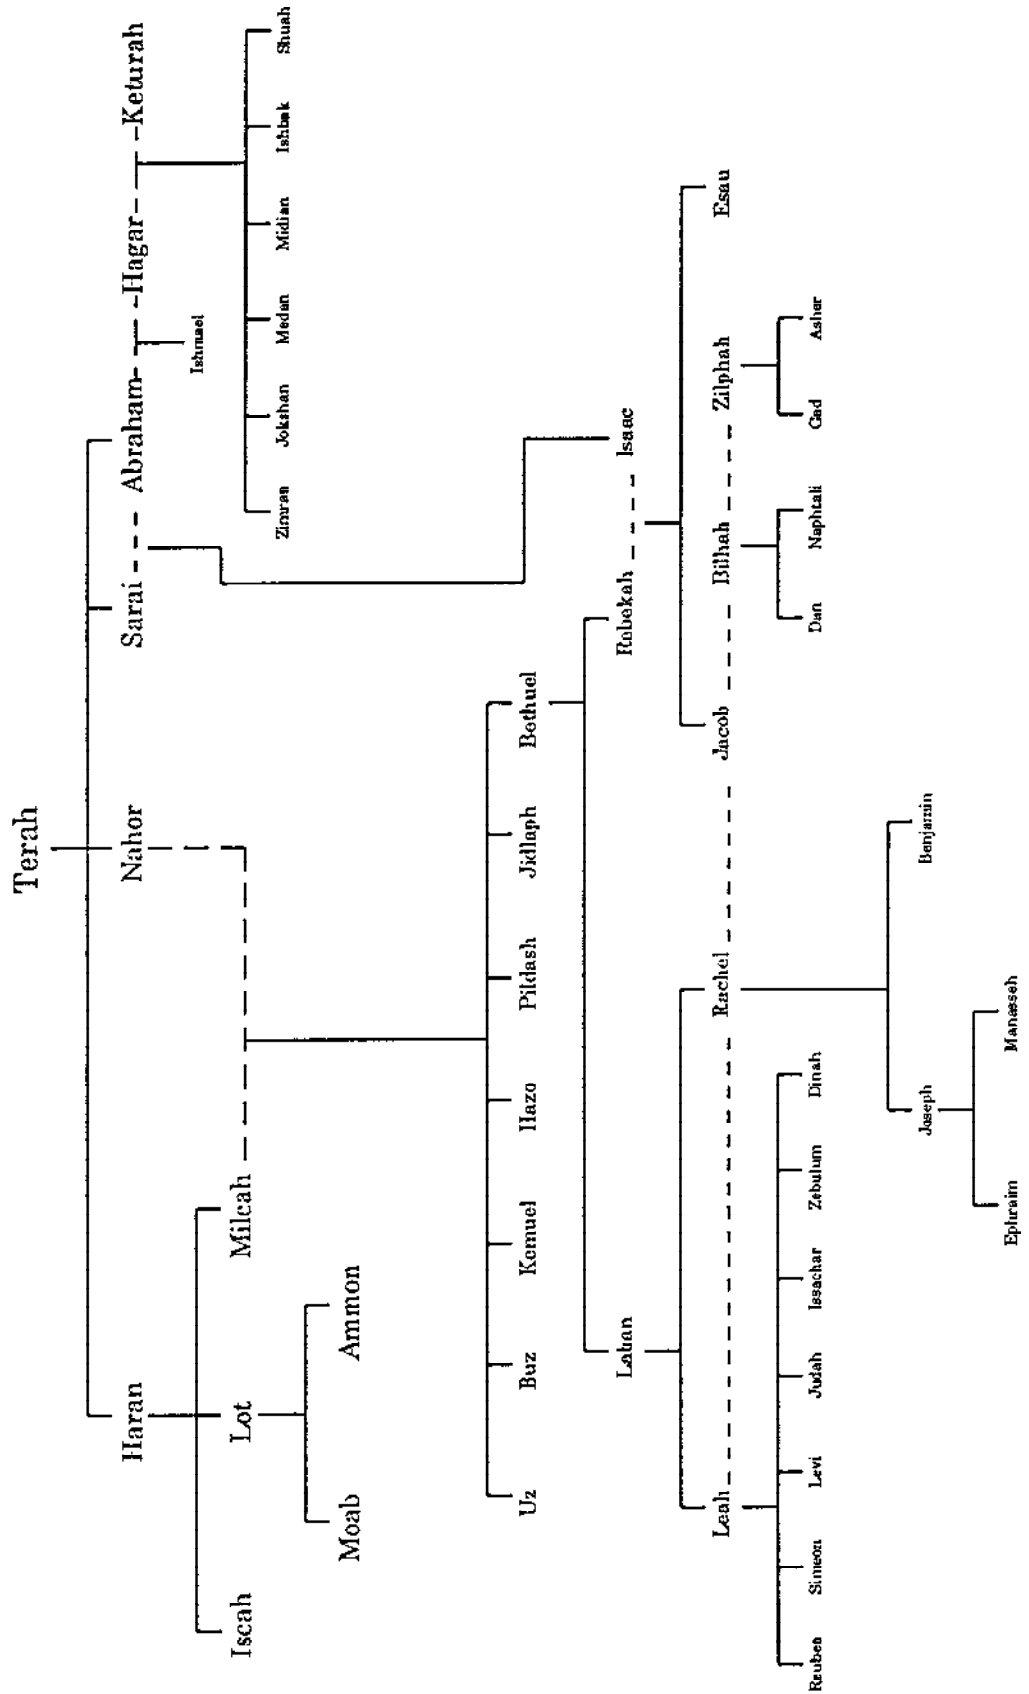

THE BOOK OF GENESIS - CHARTS
by Dr. Arnold Fruchtenbaum

CHART 1

The Line of Cain

CHART 2

Years and Ages

Name	Age At Birth of Son	Year of Birth	Years After Birth of Son	Total Age	Year of Death
Adam	130 LXX: 230	1	800 LXX: 700	930	930
Seth	105 LXX: 205	130	807 LXX: 707	912	1042
Enosh	90 LXX: 190	235	815 LXX: 715	905	1140
Kenan	70 LXX: 170	325	840 LXX: 740	910	1235
Mahalalel	65 LXX: 165	395	830 LXX: 730	895	1290
Jared	162 Samaritan 62	460	800 Samaritan 785	962 Samaritan 847	1422
Enoch	65 LXX: 165	622	300 LXX: 200	365	987
Methuselah	187 LXX: 167 Samaritan 67	687	782 LXX: 802 Samaritan 653	969 Samaritan 720	1656
Lamech	182 LXX: 188 Samaritan 53	874	595 LXX: 565 Samaritan 600	777 LXX: 753 Samaritan 653	1651
Noah The Flood	(500) 600	1056 1156	450	950	2006

CHART 5

The Genealogy of Japheth

CHART 6
The Genealogy of Ham

CHART 7

The Genealogy of Shem

CHART 8

The Genealogy of Noah

CHART 9

Between Arpachshad and Shelah, the LXX has Kenan (Cainan) who begat Shelah at the age of 130.

A.H. stands for *Anno Homini* - the year of Man. It counts from the creation of Adam onward instead of using the BC-AD system.

CHART 10

The Line of Shem

CHART 11

The Geneeology of Terah

CHART 12

CHART 13

The Sons of Abraham and Keturah

CHART 14