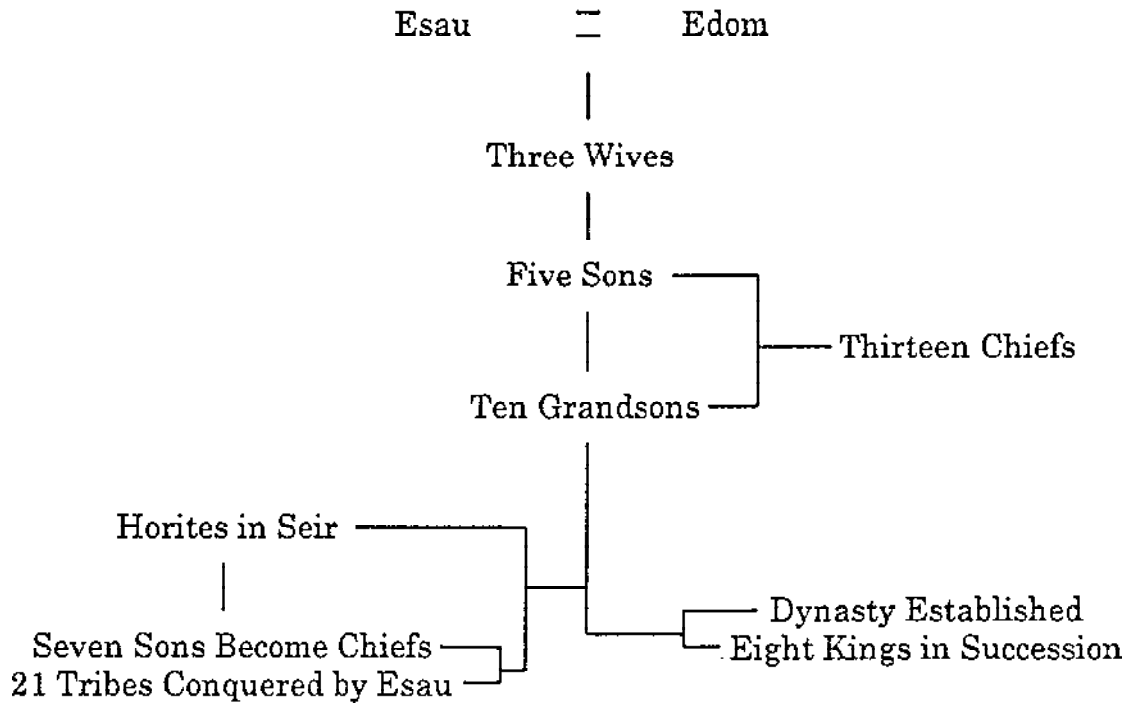

Between Arpachshad and Shelah, the LXX has Kenan (Cainan) who begat Shelah at the age of 130.

A.H. stands for *Anno Homini* - the year of Man. It counts from the creation of Adam onward instead of using the BC-AD system.

CHART 10

The Line of Shem

CHART 11

The Geneeology of Terah

CHART 12

CHART 13

The Sons of Abraham and Keturah

CHART 14

Genesis 37:2; 41:46, 53-54; 45:11; 47:9

CHART 16

CHART 17

CHART 18

CHART 19

CHART 20

CHART 21

Chronology of the Patriarchs

2166 BC		Abraham Born
	100 Years	
2066 BC		Isaac Born (21:5)
	60 Years	
2006 BC		Jacob Born (25:26)
	15 Years	
1991 BC		Abraham Dies (25:7)
	76 Years	
1915 BC		Joseph Born
	17 Years	
1898 BC		Joseph Sold (37:2, 28)
	12 Years	
1886 BC		Isaac Dies (35:26)
	10 Years	
1876 BC		Jacob moves to Egypt (47:9)
	17 Years	
1859 BC		Jacob Dies (47:28)
	54 Years	
1805 BC		Joseph Dies (50:26)