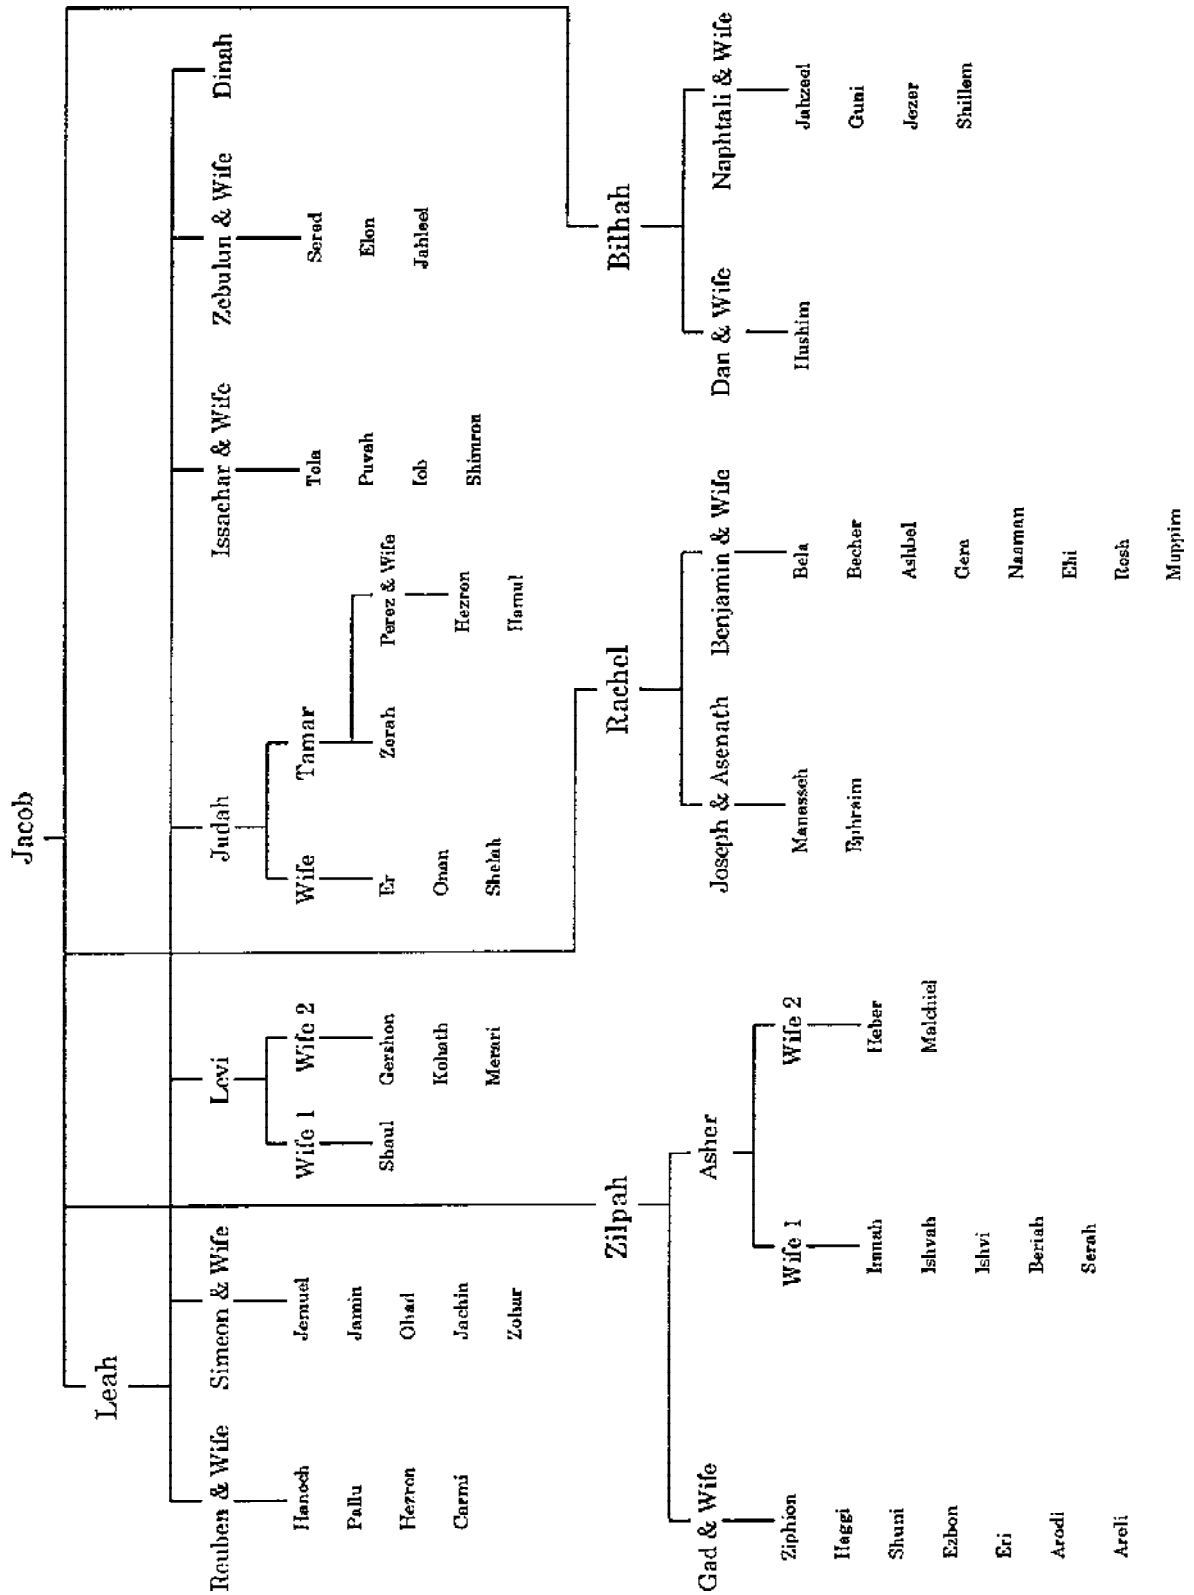

Between Arpachshad and Shelah, the LXX has Kenan (Cainan) who begat Shelah at the age of 130.

A.H. stands for *Anno Homini* - the year of Man. It counts from the creation of Adam onward instead of using the BC-AD system.

CHART 10

The Line of Shem

CHART 11

The Geneeology of Terah

CHART 12

CHART 13

The Sons of Abraham and Keturah

CHART 14

Genesis 37:2; 41:46, 53-54; 45:11; 47:9

CHART 16

CHART 17

CHART 18

CHART 19

CHART 20

CHART 21

Chronology of the Patriarchs

2166 BC		Abraham Born
	100 Years	
2066 BC		Isaac Born (21:5)
	60 Years	
2006 BC		Jacob Born (25:26)
	15 Years	
1991 BC		Abraham Dies (25:7)
	76 Years	
1915 BC		Joseph Born
	17 Years	
1898 BC		Joseph Sold (37:2, 28)
	12 Years	
1886 BC		Isaac Dies (35:26)
	10 Years	
1876 BC		Jacob moves to Egypt (47:9)
	17 Years	
1859 BC		Jacob Dies (47:28)
	54 Years	
1805 BC		Joseph Dies (50:26)