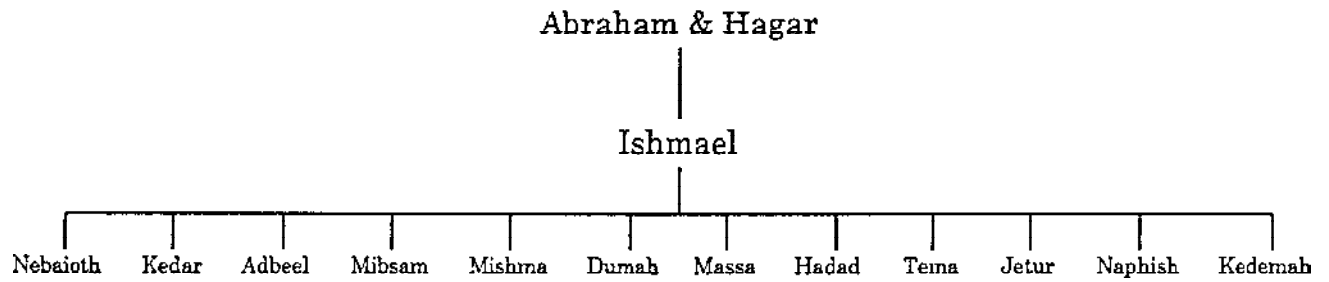

CHART 10

The Line of Shem

CHART 11

The Geneeology of Terah

CHART 12

CHART 13

The Sons of Abraham and Keturah

CHART 14

The Sons of Ishmael

CHART 15

The Chronology of Jacob

Isaac (Age)	Jacob (Age)	Joseph (Age)
40 - Married		
60 - Jacob Born		
	79 - Flight to Paddan-aram	
	93 - Joseph Born	
		6 - Return to Canaan
167		17 - Sold by brothers (37:2)
180		30 - Joseph before Pharoah (41:46)
	130	39 - Jacob before Pharoah
	135	44 - End of Fourteen Years
	147	56 - Jacob dies