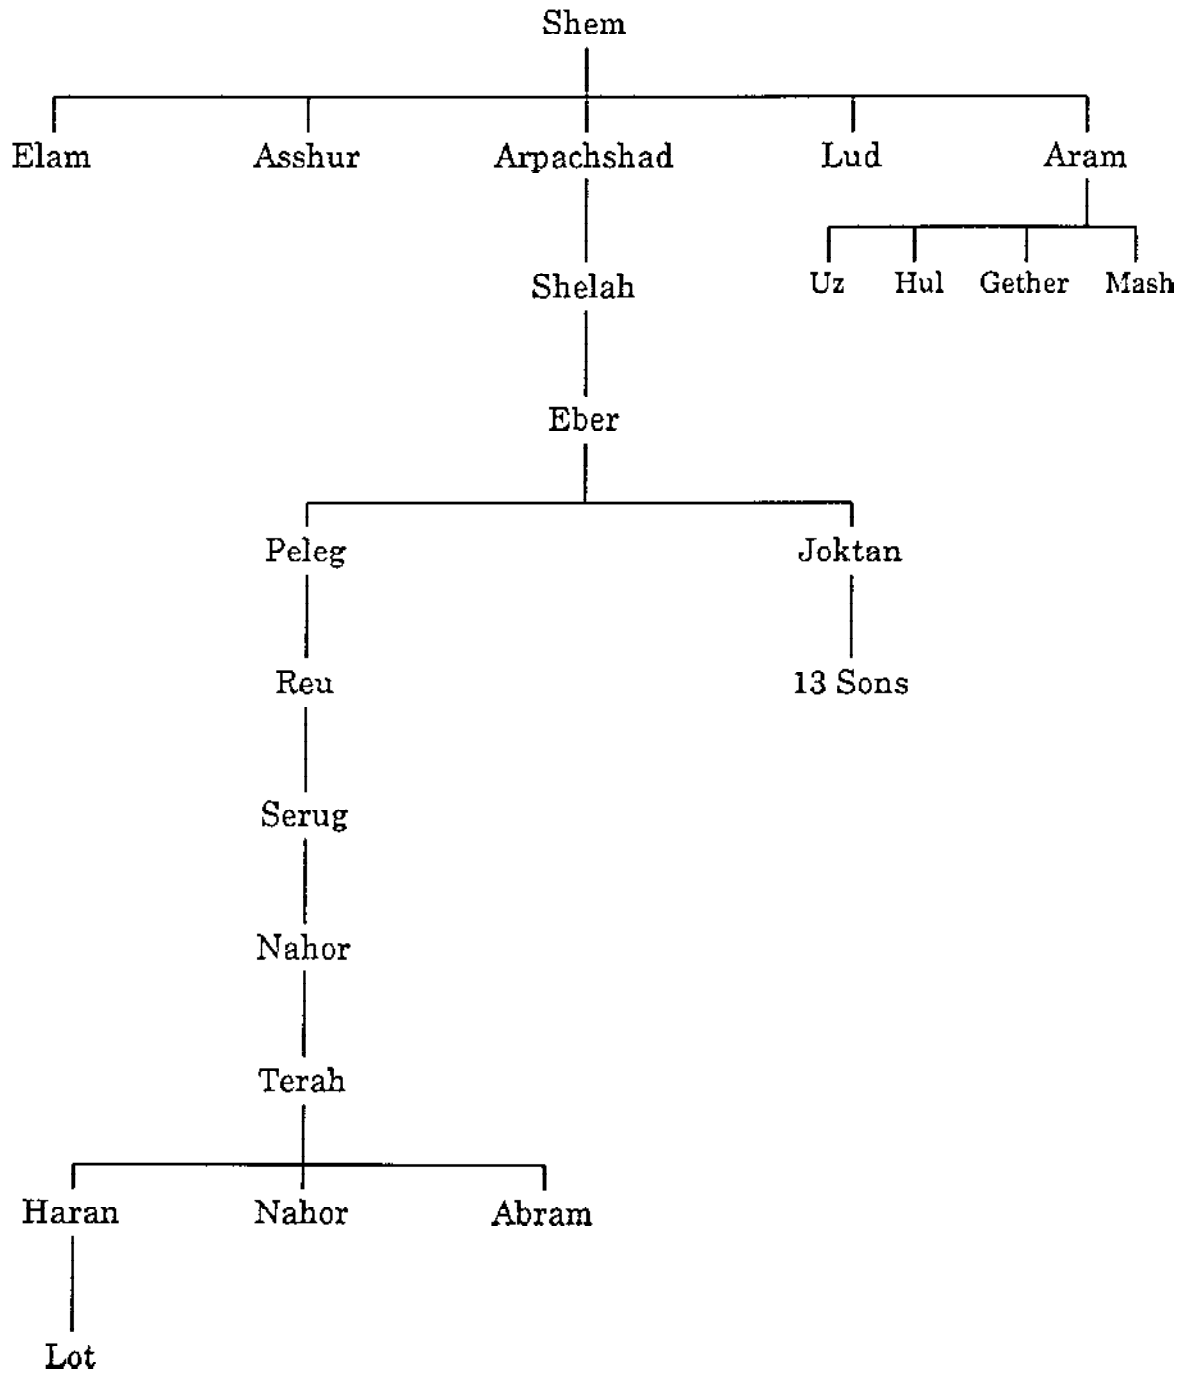

THE BOOK OF GENESIS - CHARTS
by Dr. Arnold Fruchtenbaum

CHART 1

The Line of Cain

CHART 2

Years and Ages

Name	Age At Birth of Son	Year of Birth	Years After Birth of Son	Total Age	Year of Death
Adam	130 LXX: 230	1	800 LXX: 700	930	930
Seth	105 LXX: 205	130	807 LXX: 707	912	1042
Enosh	90 LXX: 190	235	815 LXX: 715	905	1140
Kenan	70 LXX: 170	325	840 LXX: 740	910	1235
Mahalalel	65 LXX: 165	395	830 LXX: 730	895	1290
Jared	162 Samaritan 62	460	800 Samaritan 785	962 Samaritan 847	1422
Enoch	65 LXX: 165	622	300 LXX: 200	365	987
Methuselah	187 LXX: 167 Samaritan 67	687	782 LXX: 802 Samaritan 653	969 Samaritan 720	1656
Lamech	182 LXX: 188 Samaritan 53	874	595 LXX: 565 Samaritan 600	777 LXX: 753 Samaritan 653	1651
Noah The Flood	(500) 600	1056 1156	450	950	2006

CHART 3

The Genealogies of Adam

CHART 4

The Chronology of the Flood

	Scripture	Month	Day	E V E N T	#	Days
Waited in the Ark Seven Days	7:7-9	2	10	Family Enters the Ark.	0	0
	7:11	2	17	Rain Begins.	7	7
Water Continues for 150 Days	7:12	3	27	Rain Stops-Water Keeps Pouring.	40	47
	7:24	7	17	Ark Settles on Mountain. Water stops rising.	110	157
	8:4	8	27	Water begins to settle.	40	197
Water Recedes in 150 Days	8:5	10	1	Ark on Dry Land Mountain Tops Exposed	34	231
	8:6-7	11	11	Raven - No Return	40	271
	8:8-9	11	18	First Dove - Returns	7	278
	8:10	11	25	Second Dove - Returns with Leaf	7	285
	8:12	12	2	Third Dove - No Return	7	292
	8:12	12	17	Water Receded	29	321
Earth Dry in 57 Days	8:13	1	1	Noah Removes the Covering	57	378
	8:14	2	27	Noah Opens the Door and Disembarks		

Between Arpachshad and Shelah, the LXX has Kenan (Cainan) who begat Shelah at the age of 130.

A.H. stands for *Anno Homini* - the year of Man. It counts from the creation of Adam onward instead of using the BC-AD system.

CHART 10

The Line of Shem

CHART 11

The Geneeology of Terah

CHART 12

CHART 13

The Sons of Abraham and Keturah

CHART 14