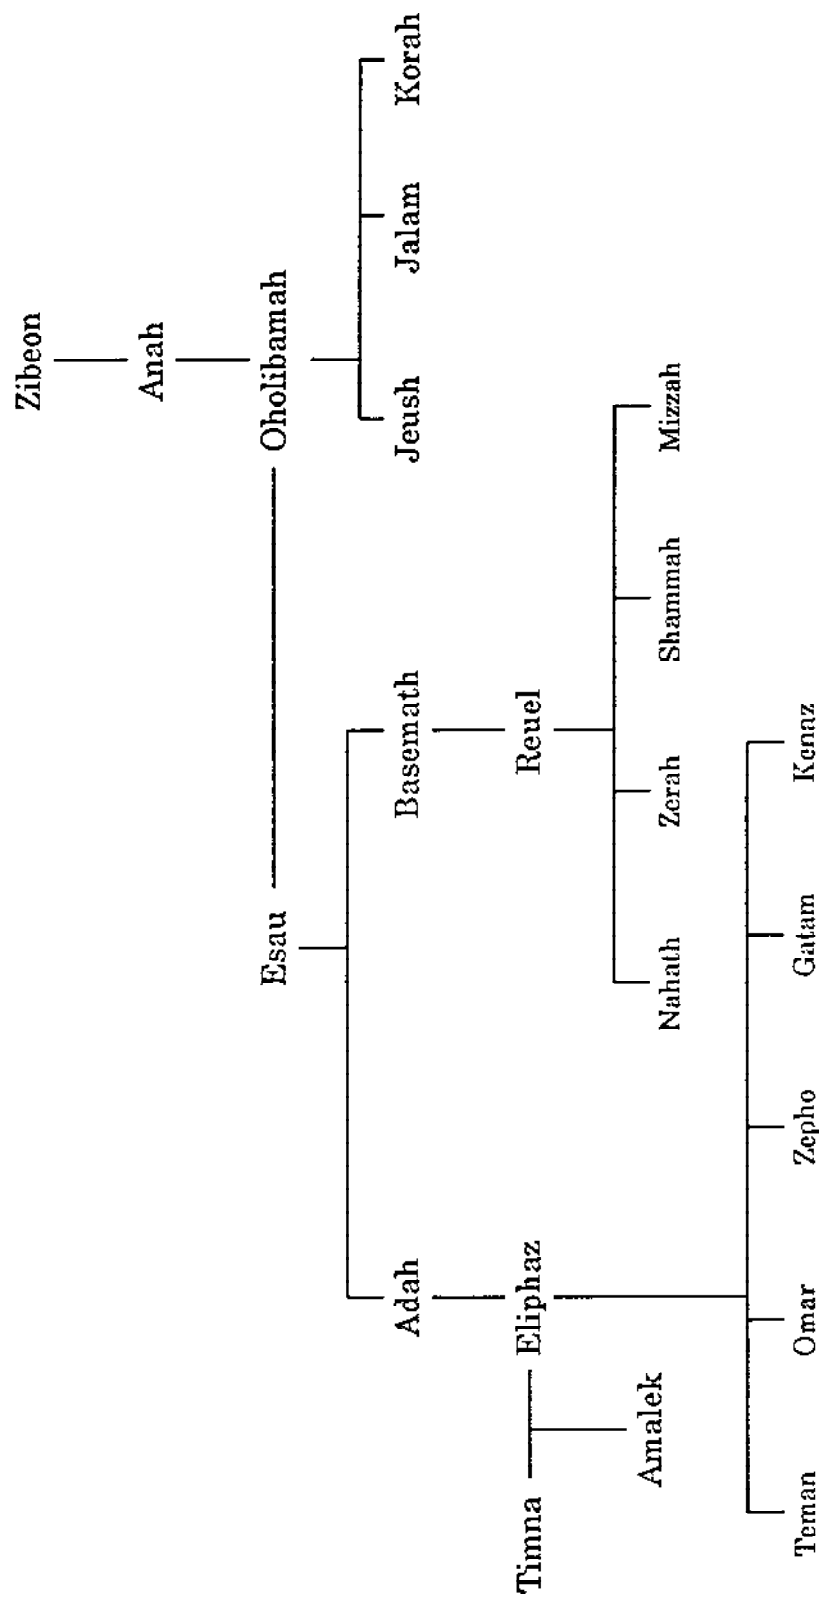

THE BOOK OF GENESIS - CHARTS
by Dr. Arnold Fruchtenbaum

CHART 1

The Line of Cain

CHART 2

Years and Ages

Name	Age At Birth of Son	Year of Birth	Years After Birth of Son	Total Age	Year of Death
Adam	130 LXX: 230	1	800 LXX: 700	930	930
Seth	105 LXX: 205	130	807 LXX: 707	912	1042
Enosh	90 LXX: 190	235	815 LXX: 715	905	1140
Kenan	70 LXX: 170	325	840 LXX: 740	910	1235
Mahalalel	65 LXX: 165	395	830 LXX: 730	895	1290
Jared	162 Samaritan 62	460	800 Samaritan 785	962 Samaritan 847	1422
Enoch	65 LXX: 165	622	300 LXX: 200	365	987
Methuselah	187 LXX: 167 Samaritan 67	687	782 LXX: 802 Samaritan 653	969 Samaritan 720	1656
Lamech	182 LXX: 188 Samaritan 53	874	595 LXX: 565 Samaritan 600	777 LXX: 753 Samaritan 653	1651
Noah The Flood	(500) 600	1056 1156	450	950	2006

Between Arpachshad and Shelah, the LXX has Kenan (Cainan) who begat Shelah at the age of 130.

A.H. stands for *Anno Homini* - the year of Man. It counts from the creation of Adam onward instead of using the BC-AD system.

CHART 10

The Line of Shem

CHART 11

The Geneeology of Terah

CHART 12

CHART 13

The Sons of Abraham and Keturah

CHART 14

Genesis 37:2; 41:46, 53-54; 45:11; 47:9

CHART 16

CHART 17

CHART 18

CHART 19

CHART 20

CHART 21

Chronology of the Patriarchs