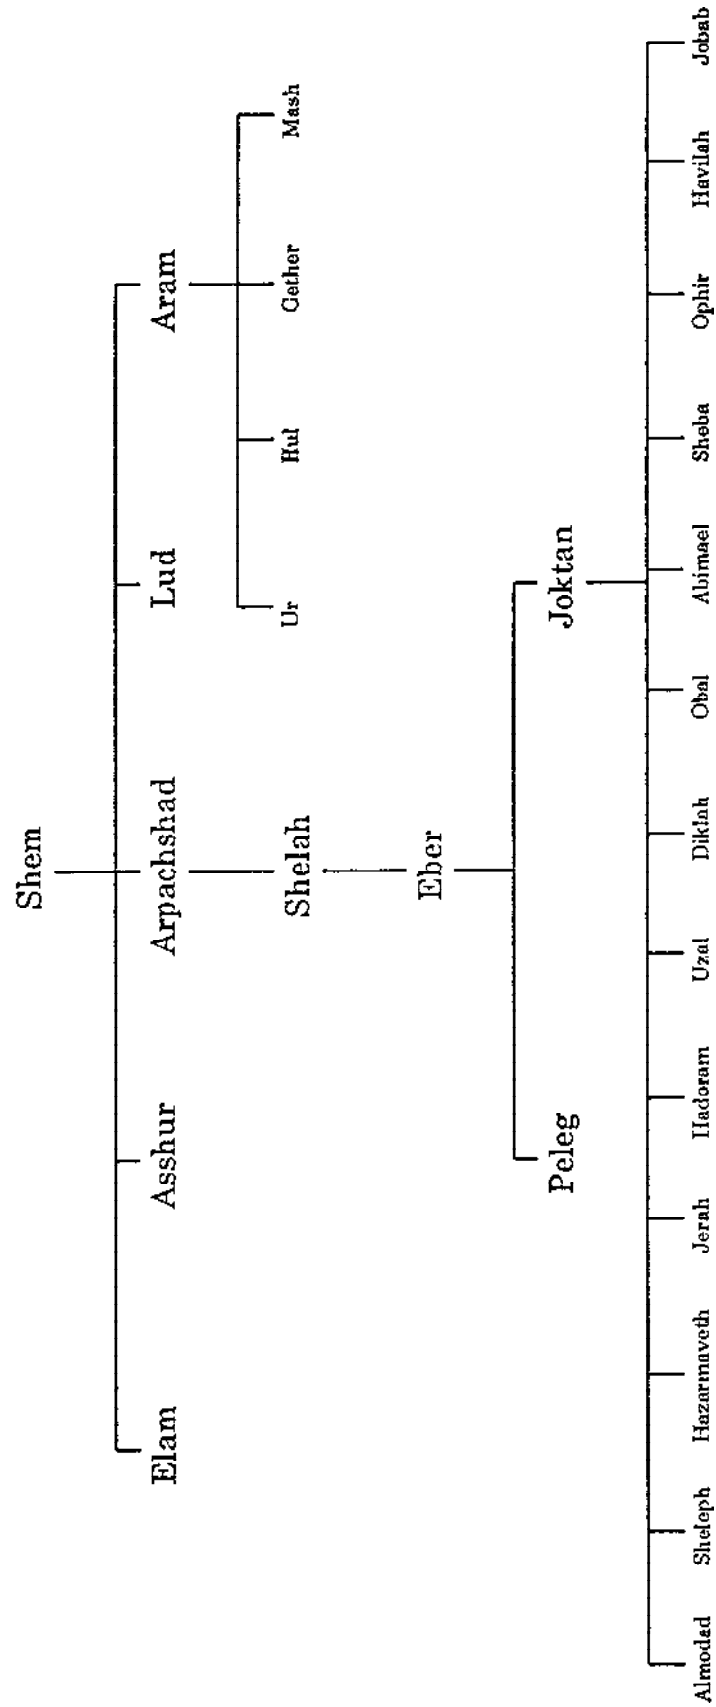

THE BOOK OF GENESIS - CHARTS
by Dr. Arnold Fruchtenbaum

CHART 1

The Line of Cain

CHART 2

Years and Ages

Name	Age At Birth of Son	Year of Birth	Years After Birth of Son	Total Age	Year of Death
Adam	130 LXX: 230	1	800 LXX: 700	930	930
Seth	105 LXX: 205	130	807 LXX: 707	912	1042
Enosh	90 LXX: 190	235	815 LXX: 715	905	1140
Kenan	70 LXX: 170	325	840 LXX: 740	910	1235
Mahalalel	65 LXX: 165	395	830 LXX: 730	895	1290
Jared	162 Samaritan 62	460	800 Samaritan 785	962 Samaritan 847	1422
Enoch	65 LXX: 165	622	300 LXX: 200	365	987
Methuselah	187 LXX: 167 Samaritan 67	687	782 LXX: 802 Samaritan 653	969 Samaritan 720	1656
Lamech	182 LXX: 188 Samaritan 53	874	595 LXX: 565 Samaritan 600	777 LXX: 753 Samaritan 653	1651
Noah The Flood	(500) 600	1056 1156	450	950	2006

CHART 3

The Genealogies of Adam

CHART 4

The Chronology of the Flood

	Scripture	Month	Day	E V E N T	#	Days
Waited in the Ark Seven Days	7:7-9	2	10	Family Enters the Ark.	0	0
	7:11	2	17	Rain Begins.	7	7
Water Continues for 150 Days	7:12	3	27	Rain Stops-Water Keeps Pouring.	40	47
	7:24	7	17	Ark Settles on Mountain. Water stops rising.	110	157
	8:4	8	27	Water begins to settle.	40	197
Water Recedes in 150 Days	8:5	10	1	Ark on Dry Land Mountain Tops Exposed	34	231
	8:6-7	11	11	Raven - No Return	40	271
	8:8-9	11	18	First Dove - Returns	7	278
	8:10	11	25	Second Dove - Returns with Leaf	7	285
	8:12	12	2	Third Dove - No Return	7	292
	8:12	12	17	Water Receded	29	321
Earth Dry in 57 Days	8:13	1	1	Noah Removes the Covering	57	378
	8:14	2	27	Noah Opens the Door and Disembarks		

CHART 5

The Genealogy of Japheth

CHART 6
The Genealogy of Ham

CHART 7

The Genealogy of Shem

CHART 8

The Genealogy of Noah

CHART 9

CHART 10

The Line of Shem

CHART 11

The Geneeology of Terah

CHART 12

CHART 13

The Sons of Abraham and Keturah

CHART 14